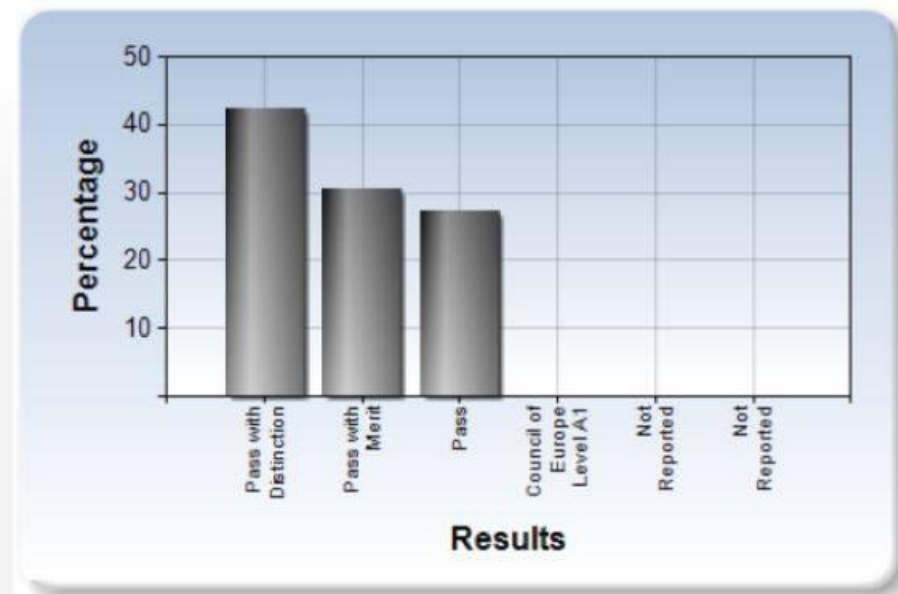

June (S4) 2017 KET FOR SCHOOLS*

Results summary

100% of results released (33 of 33)

Result	Percentage
Percentage Pass with Distinction	42.42%
Percentage Pass with Merit	30.30%
Percentage Pass	27.27%
Percentage Council of Europe Level A1	0%
Percentage Not Reported	0%
Percentage Not Reported	0%

Results distribution

[Enlarge graph](#)

i The table and graph will not show candidates with V, X or Z results. However, you can still generate reports to see the results for these candidates.